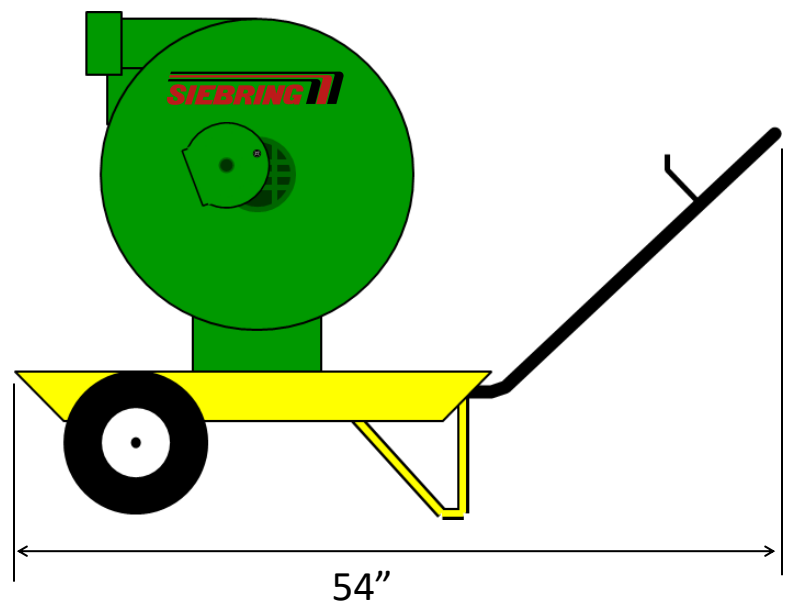

# AB28 Aeration Blower

## Features

- 28" static pressure
- 250-400 CFM
- 3 HP 220 V single phase motor
- 40' power cord
- Solid rubber tires
- Finger guard on intake and outlet
- 4" threaded outlet with cam lock connector
- 8' hose and cam lock connection to aeration wagon

## Shipping

- 60" L x 35" W x 44" H
- 360 lbs