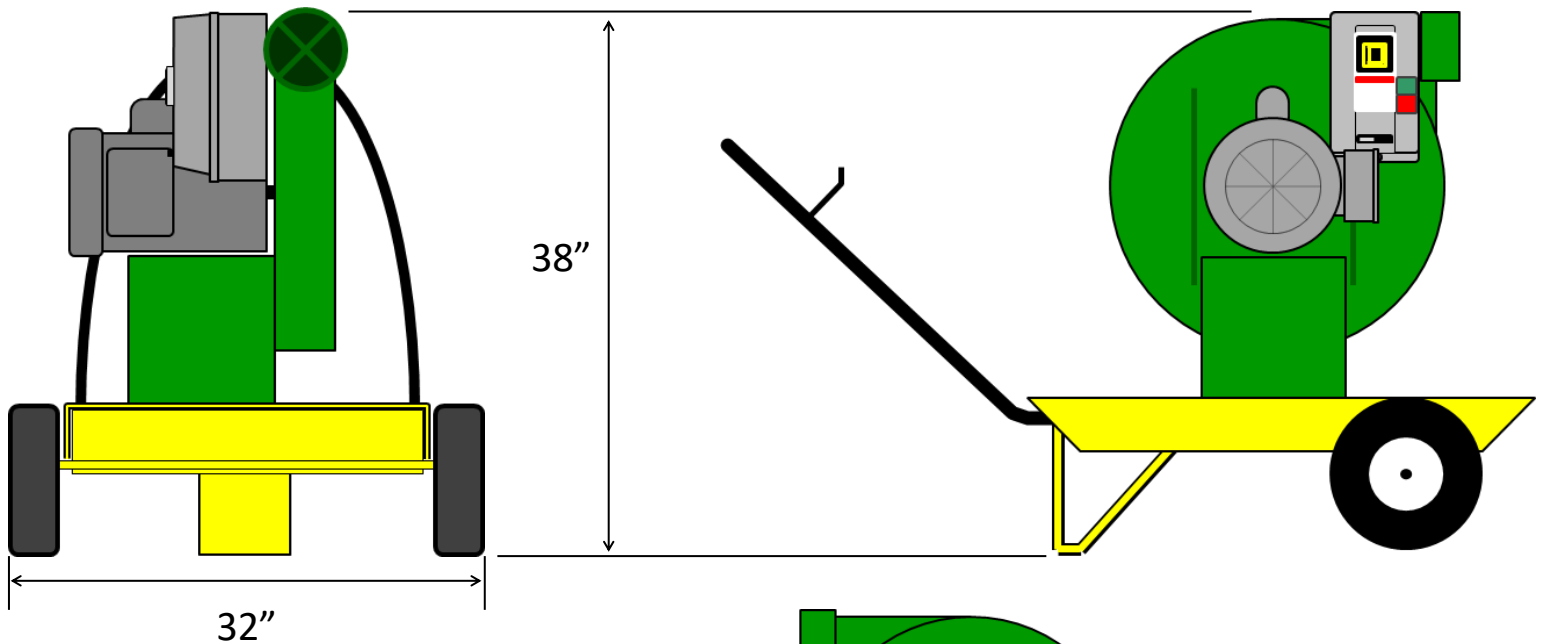

# AB28 Aeration Blower

## Features

- 28" static pressure
- 250-400 CFM
- 3 HP 220 V single phase motor
- 40' power cord
- Solid rubber tires
- Finger guard on intake and outlet
- 4" threaded outlet with cam lock connector
- 8' hose and cam lock connection to aeration wagon

## Shipping

- 60" L x 35" W x 44" H
- 360 lbs